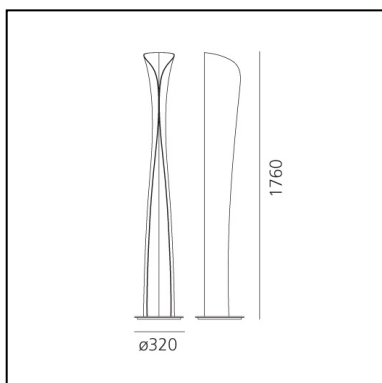

Cadmo Floor - LED - Black/White 3000K

Karim Rashid

IP20   

LUMINAIRE

- Watt: **44W**
- Voltage: **220V-240V**
- Delivered lumens output: **4003lm**
- CCT: **3000K**
- Efficiency: **90%**
- Efficacy: **90.98lm/W**
- CRI: **90**

Notes

Lamp included. With touch dimmer.

DESCRIPTION

Floor lamp. A steel panel screens and releases a soft indirect light upwards together with a diffused light along the vertical aperture of the lamp. Combination of led light sources, for indirect and diffused emission, with separate switching. Painted steel body lamp, with cover-base in painted inox-steel. With light regulator configured to controlled socket.

PRODUCT CODE: 1361010A

FEATURES

- Article Code: **1361010A**
- Colour: **Black / White**
- Installation: **Floor**
- Material: **Steel**
- Series: **Design Collection**
- Environment: **Indoor**
- Area contract: **Hospitality, Residential**
- Emission: **Indirect And Diffused**
- design by: **Karim Rashid**

DIMENSIONS

- Height: **cm 174**
- Diameter: **cm 32**

SOURCES INCLUDED

- Category: **Led**
- Number: **1**
- Watt: **44W**
- Delivered lumens output: **4042lm**
- Color temperature (K): **3000K**
- CRI: **90**
- Color Tolerance: **MacAdam 3SDCM**
- Category: **Led Retrofit**
- Number: **1**
- Watt: **10W**
- Socket: **GU10**
- Color temperature (K): **3000K**